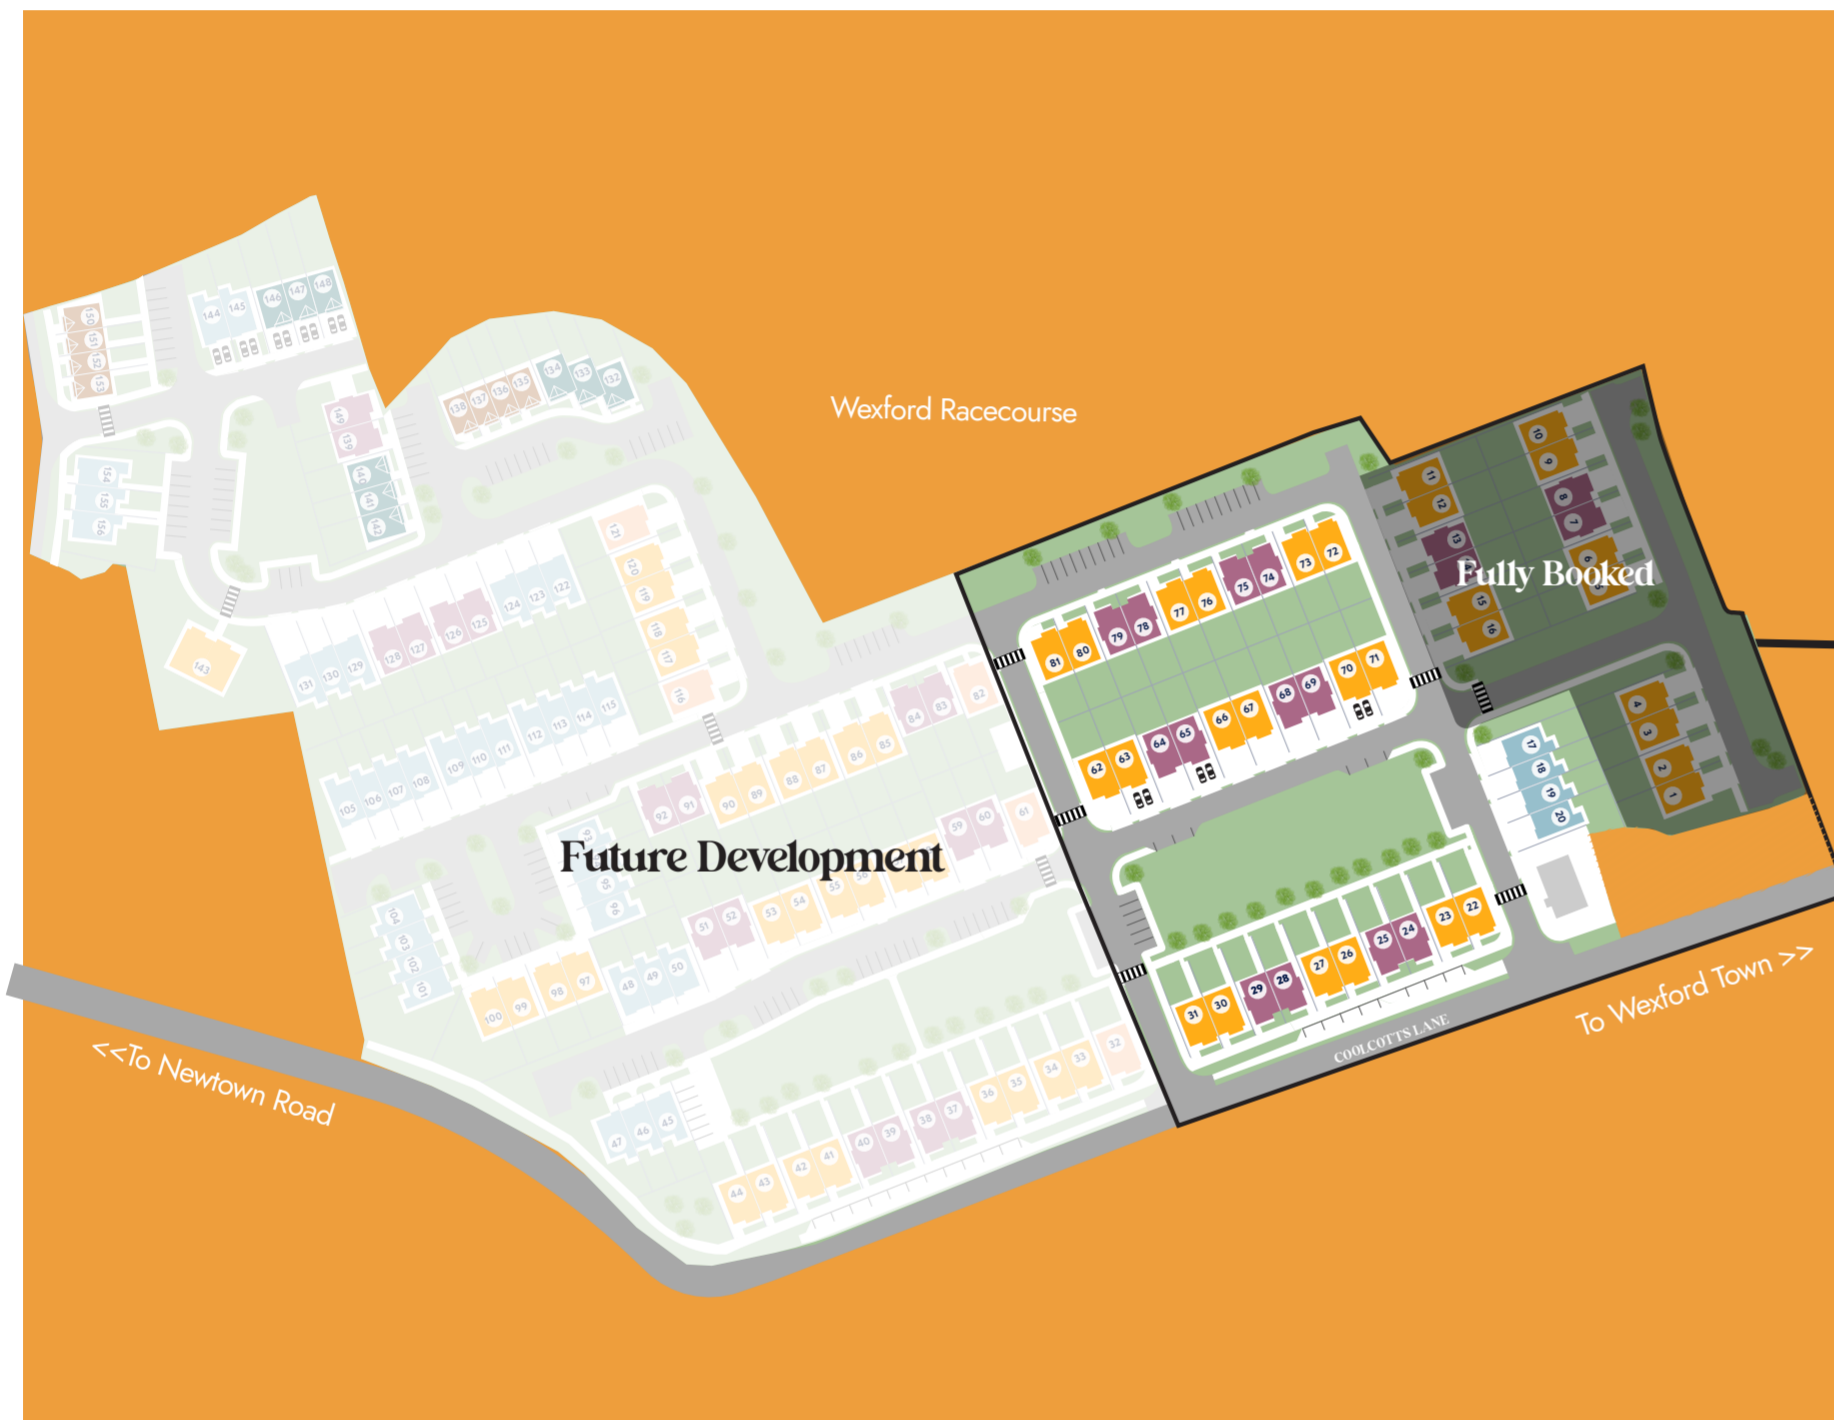

The Paddocks

COOLCOTTS LANE, WEXFORD

Phase 1 & 2 Site Plan

House Types

- 
TYPE B
 4 SEMI DETACHED
 130 SQM | 1400 SQFT
- 
TYPE C
 3 BED SEMI DETACHED
 110 SQM | 1200 SQFT
- 
TYPE D
 3 BED MID & END TERRACE
 109 SQM | 1175 SQFT