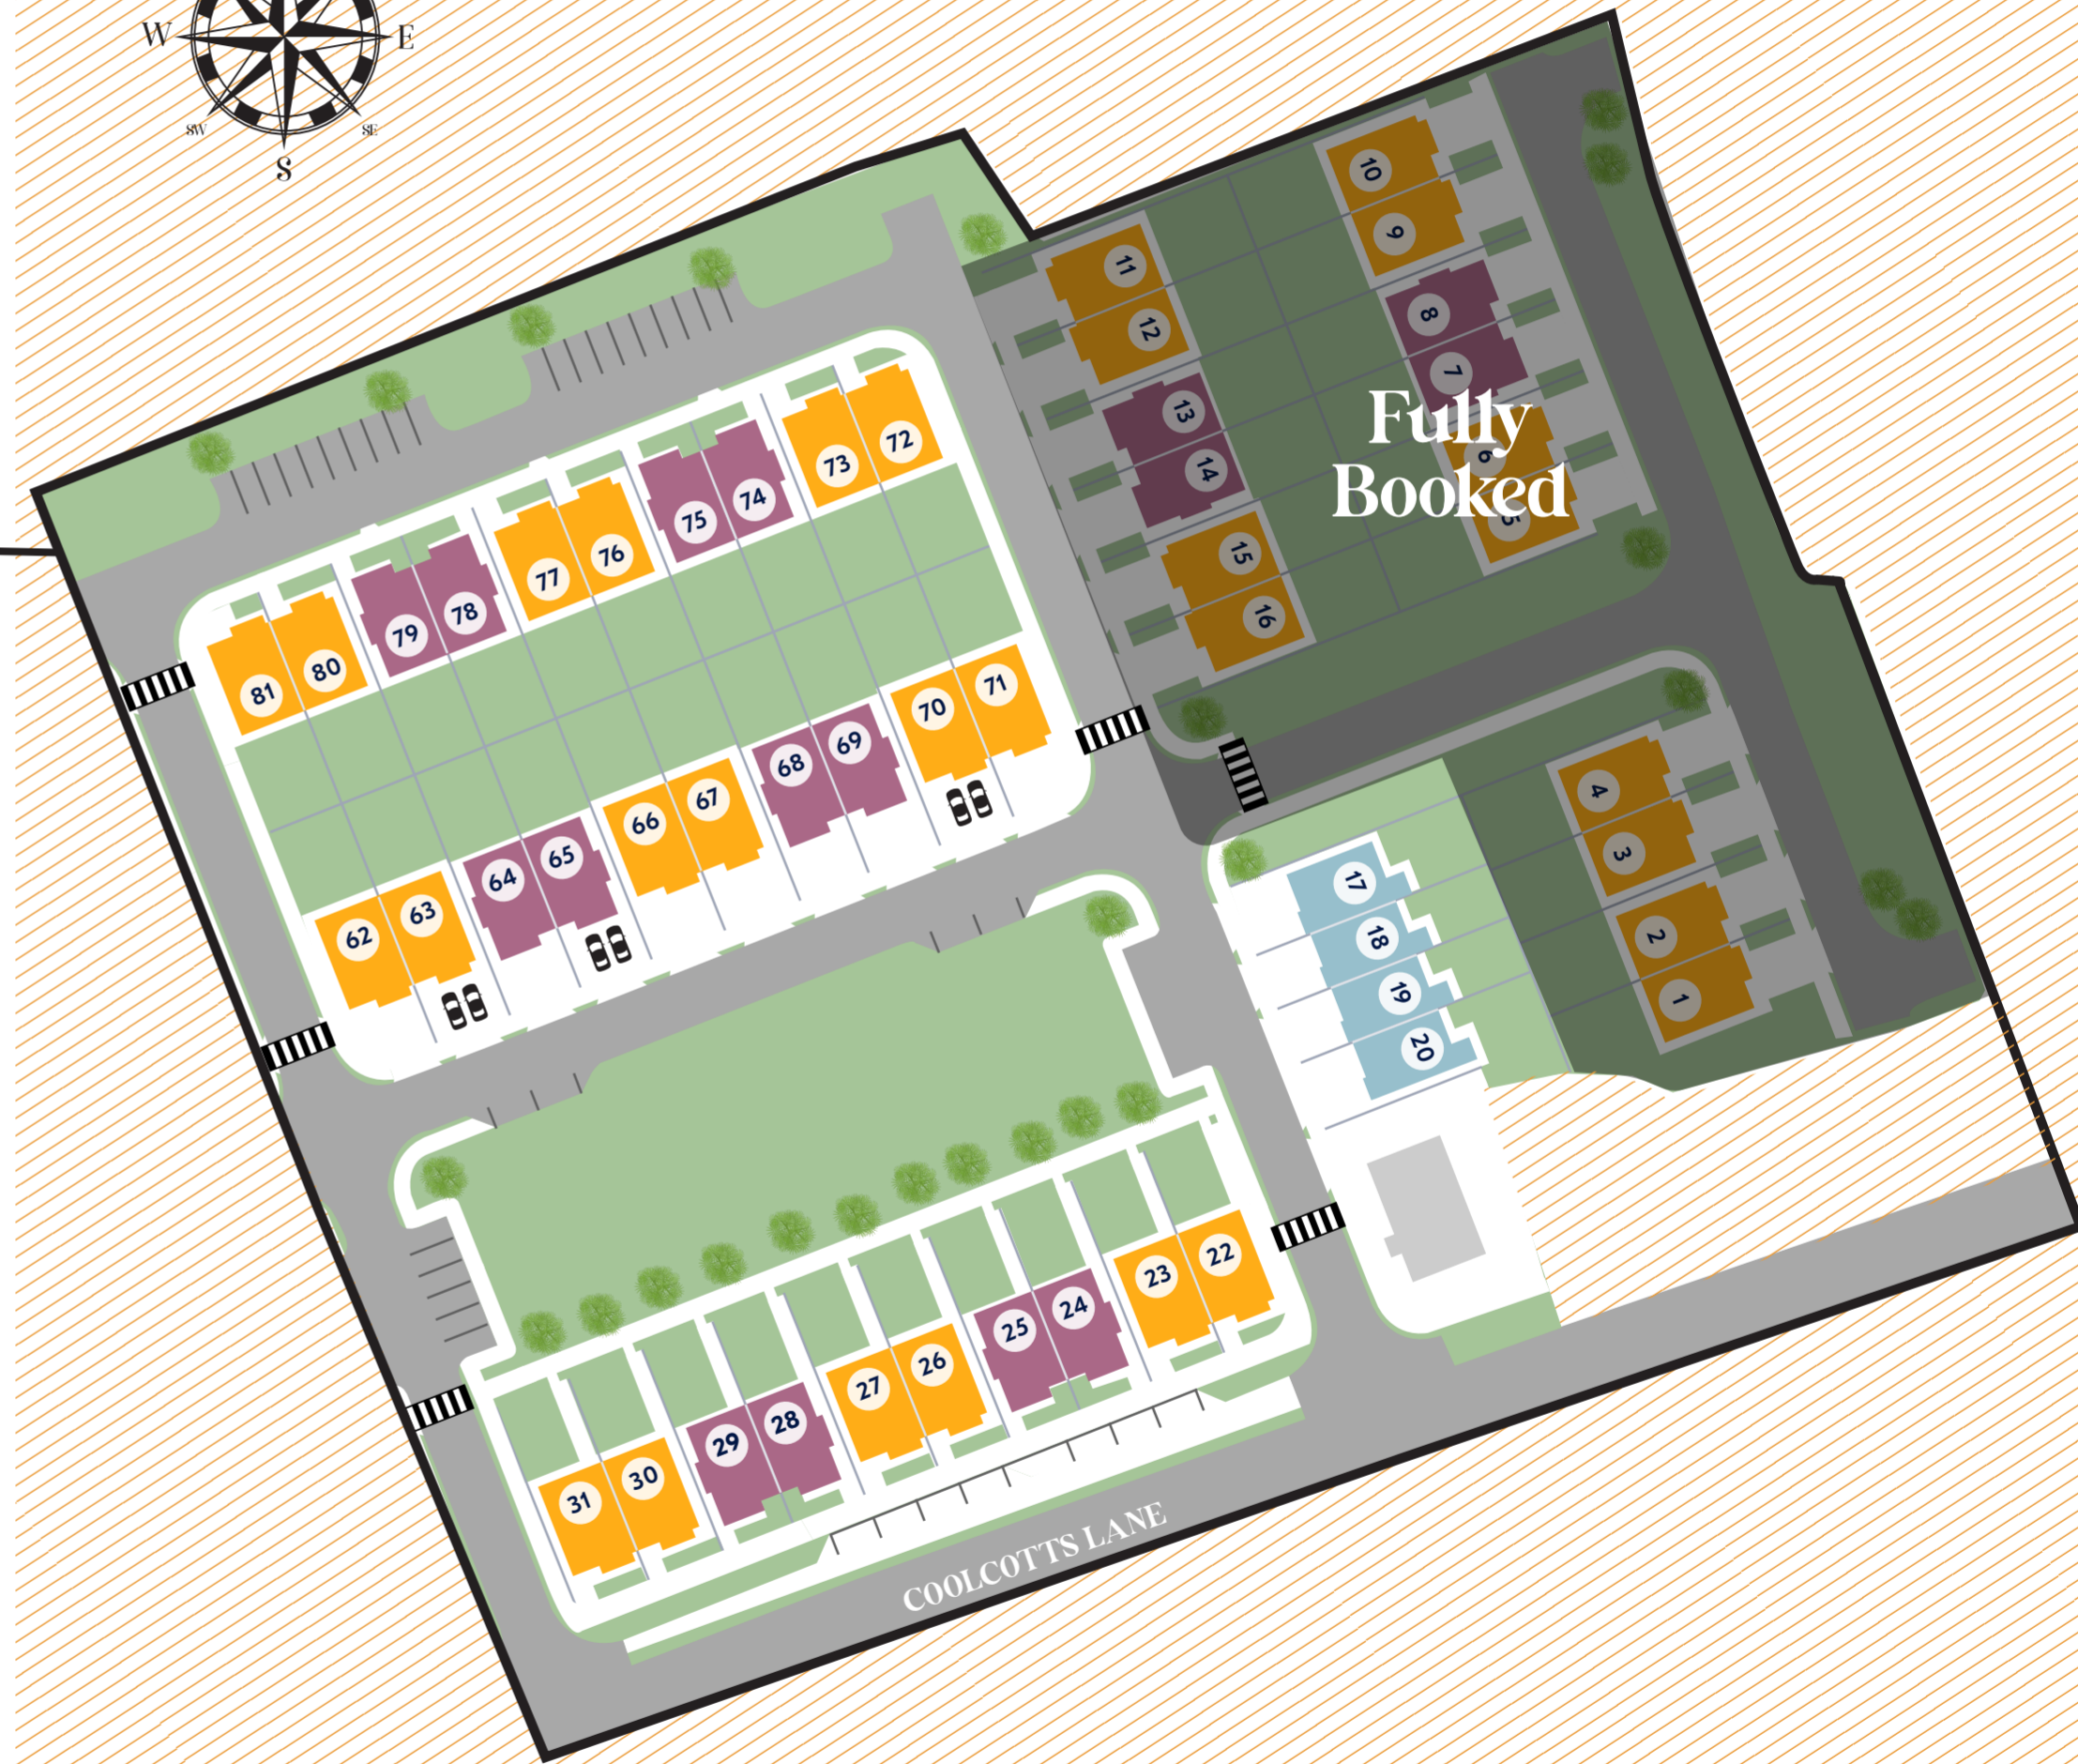

The Paddocks

COOLCOTTS LANE, WEXFORD

Phase 1 & 2 Site Plan

House Types

- 
TYPE B
 4 SEMI DETACHED
 130 SQM | 1400 SQFT
- 
TYPE C
 3 BED SEMI DETACHED
 110 SQM | 1200 SQFT
- 
TYPE D
 3 BED MID & END TERRACE
 109 SQM | 1175 SQFT