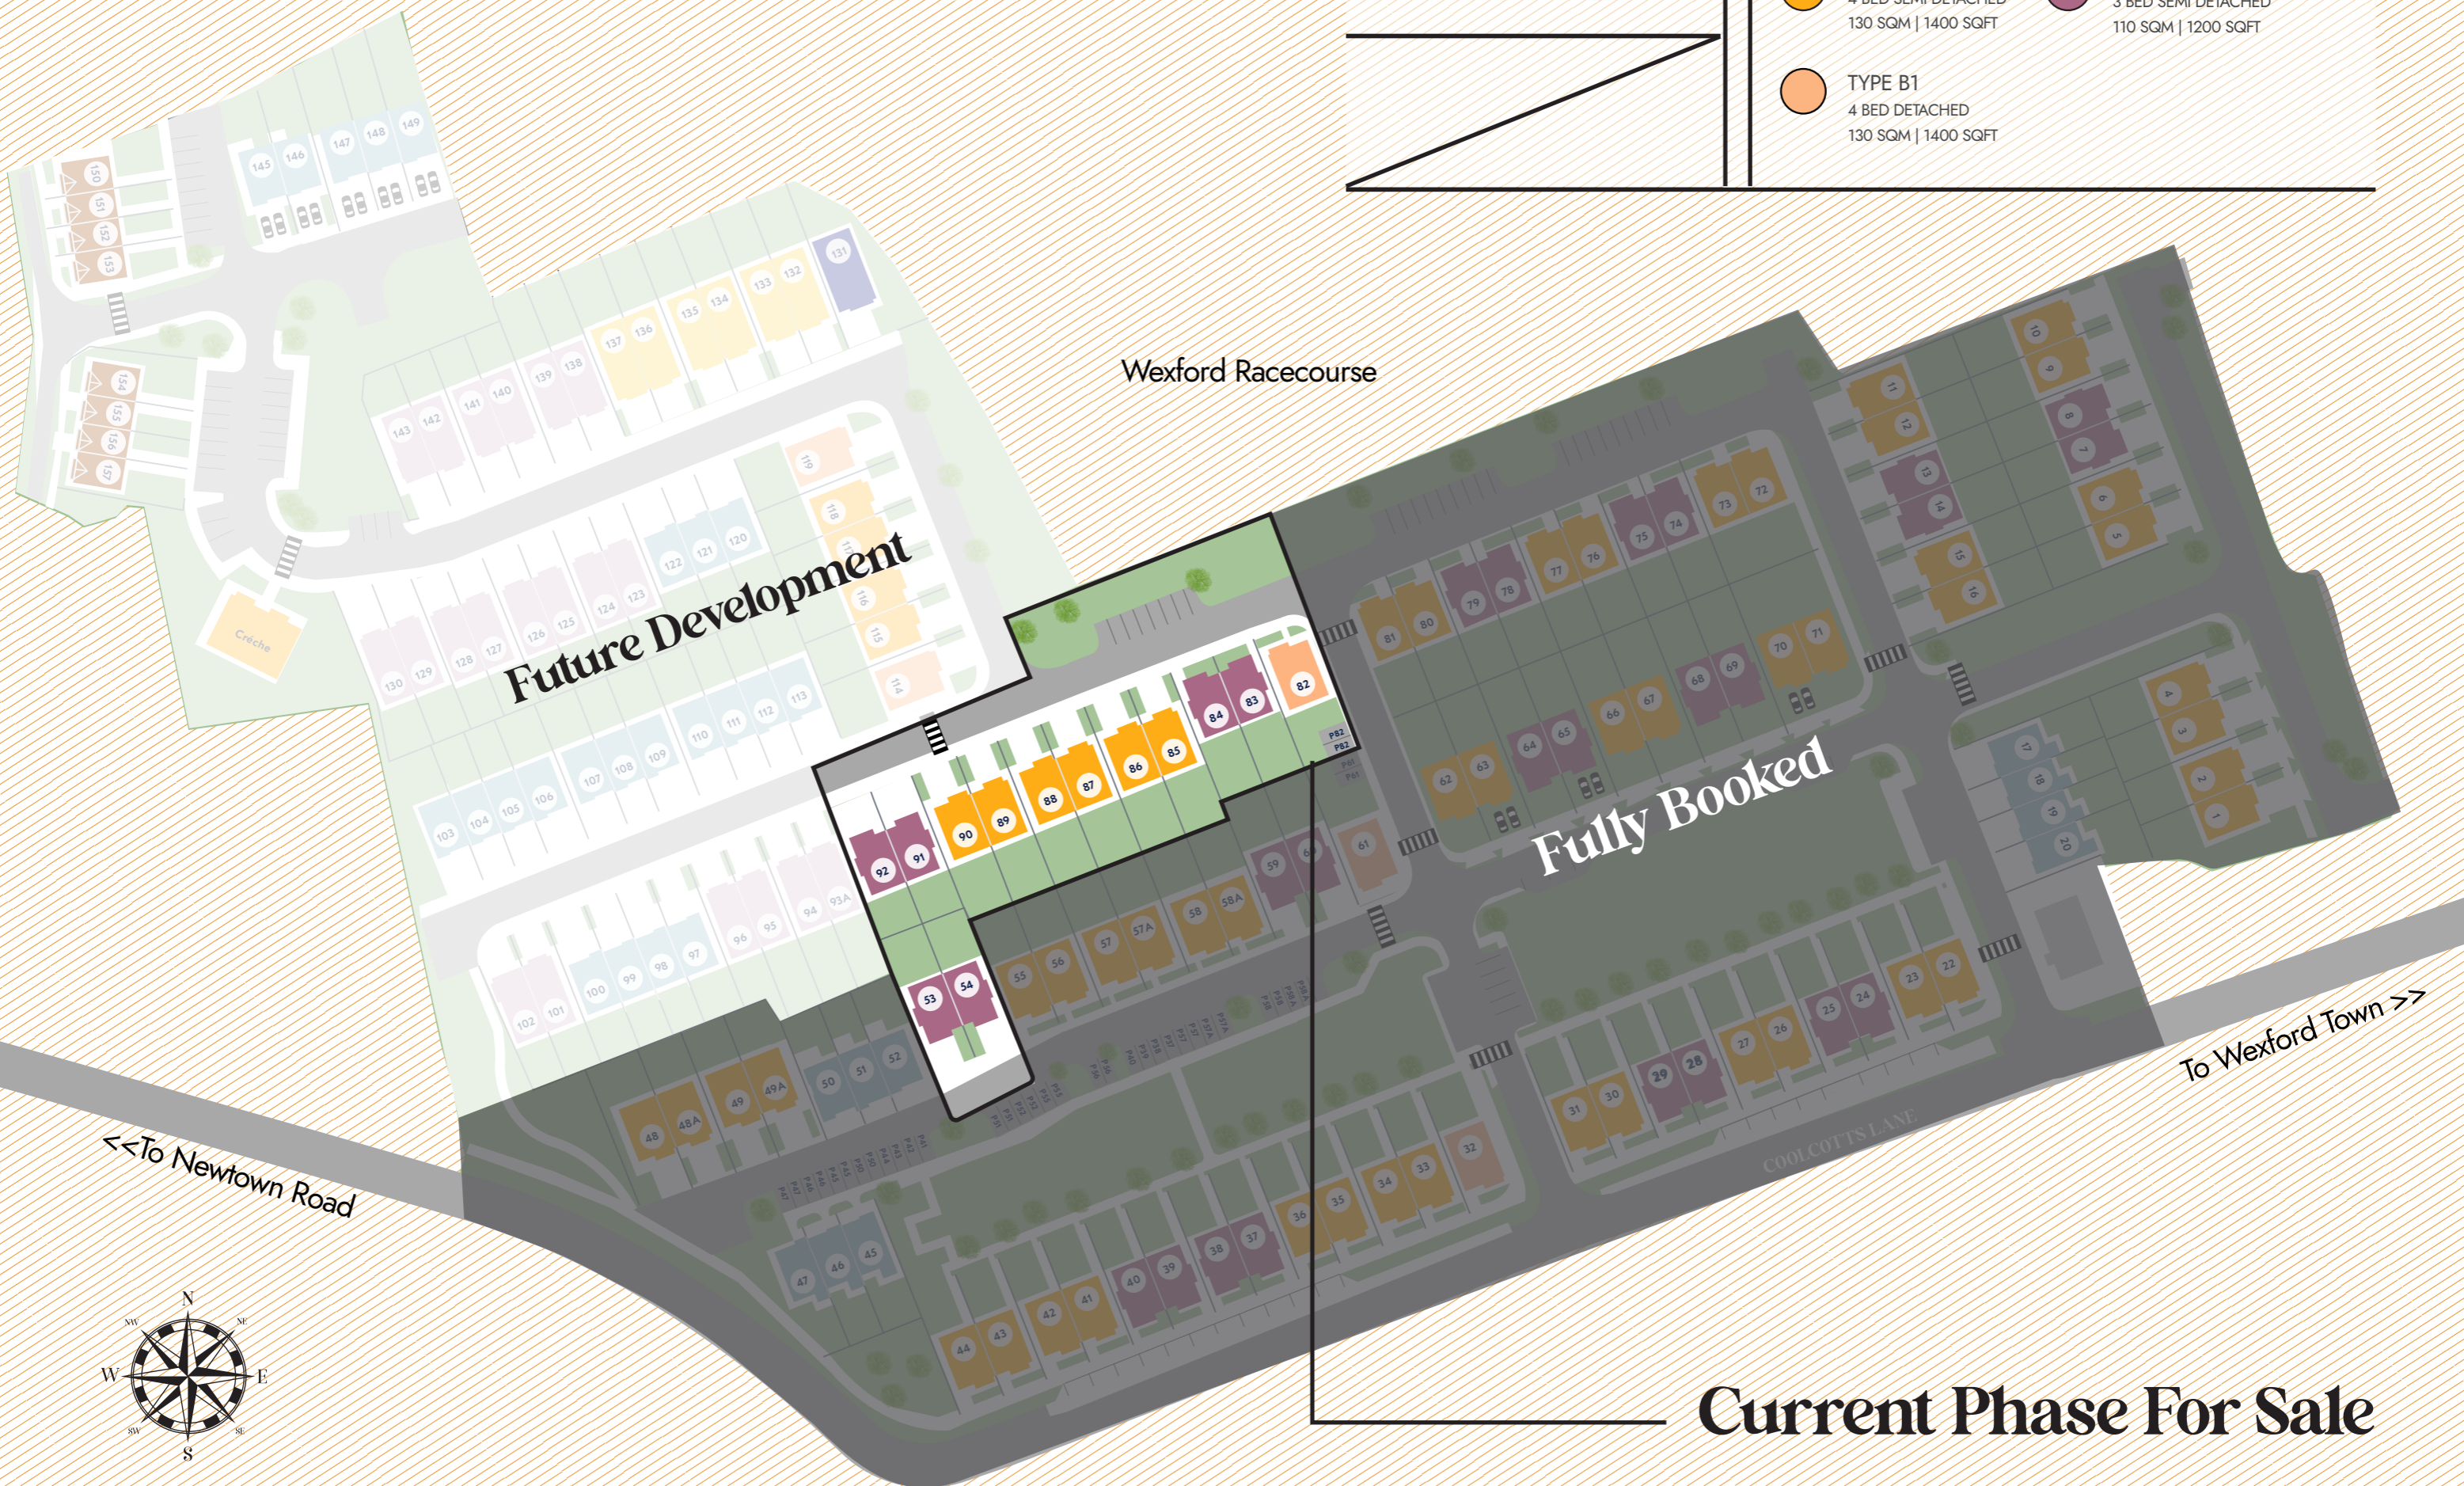

# House Types

TYPE B  
4 BED SEMI DETACHED  
130 SQM | 1400 SQFT

TYPE C  
3 BED SEMI DETACHED  
110 SQM | 1200 SQFT

TYPE B1  
4 BED DETACHED  
130 SQM | 1400 SQFT

Wexford Racecourse

Fully Booked

<<To Newtown Road

To Wexford Town >>

Current Phase For Sale